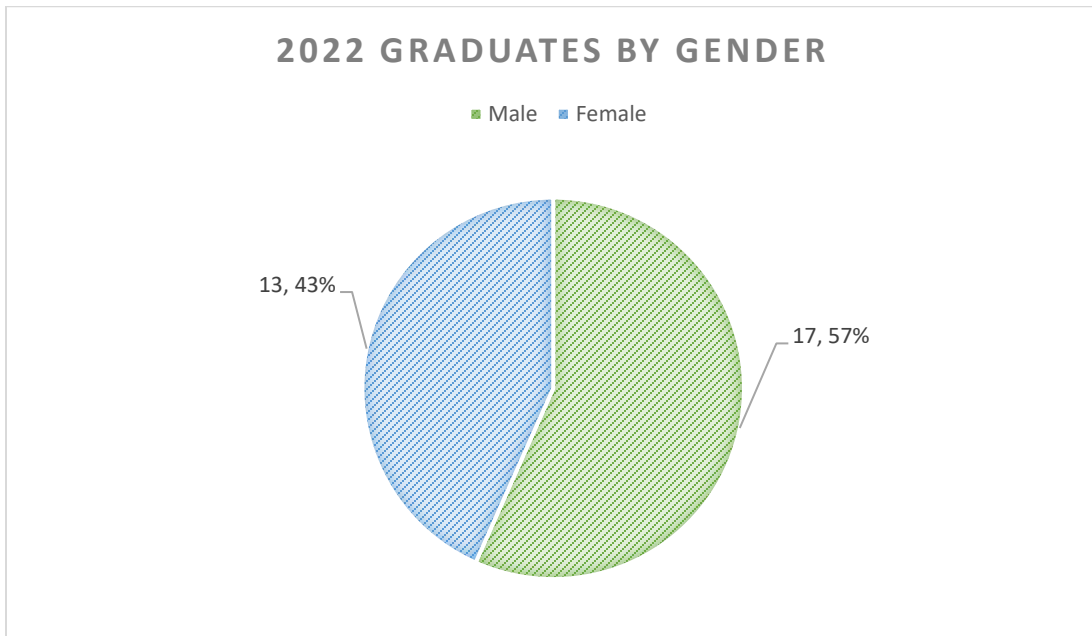

2022 LLTC Graduation Rates

Total Graduates: 30

2022 GRADUATES BY AGE

2022 GRADUATES BY RACE

■ American Indian/Alaska Native ■ White

2022 Graduates by Nation/Tribal Affiliation

Big Grassy River First Nation	1
Descendant (LLBO)	1
Fond du Lac	1
Leech Lake Band of Ojibwe	15
MCT	1
Ponca Tribe of OK	1
Red Lake	5
White Earth	2
Winnebago Tribe of Nebraska	1