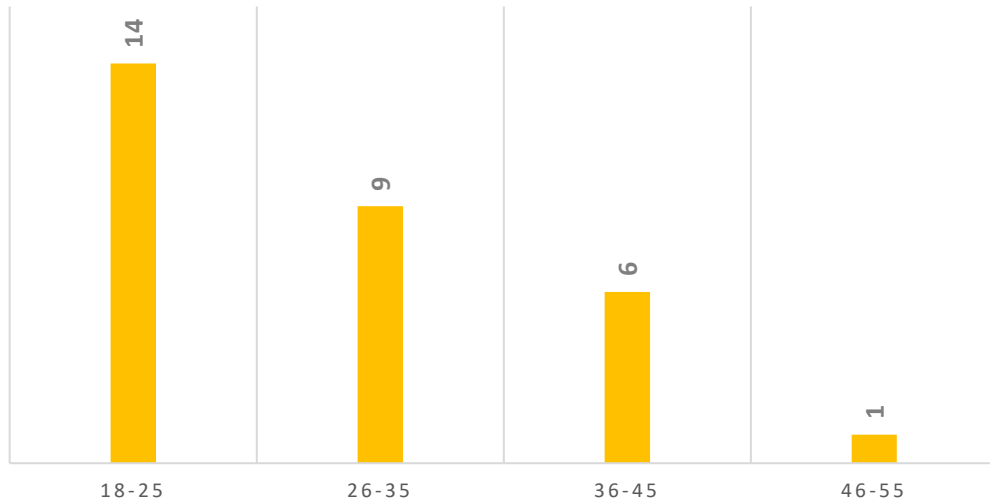

2022 LLTC Graduation Rates

Total Graduates: 30

2022 GRADUATES BY AGE

2022 GRADUATES BY RACE

■ American Indian/Alaska Native ■ White

2022 Graduates by Nation/Tribal Affiliation

Big Grassy River First Nation	1
Descendant (LLBO)	1
Fond du Lac	1
Leech Lake Band of Ojibwe	15
MCT	1
Ponca Tribe of OK	1
Red Lake	5
White Earth	2
Winnebago Tribe of Nebraska	1