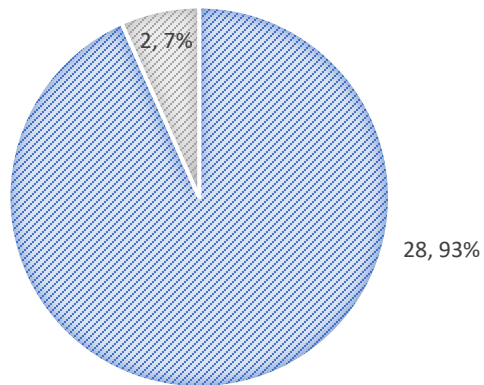

2022 LLTC Graduation Rates

Total Graduates: 30

2022 GRADUATES BY AGE

2022 GRADUATES BY RACE

■ American Indian/Alaska Native ■ White

2022 Graduates by Nation/Tribal Affiliation

Big Grassy River First Nation	1
Descendant (LLBO)	1
Fond du Lac	1
Leech Lake Band of Ojibwe	15
MCT	1
Ponca Tribe of OK	1
Red Lake	5
White Earth	2
Winnebago Tribe of Nebraska	1