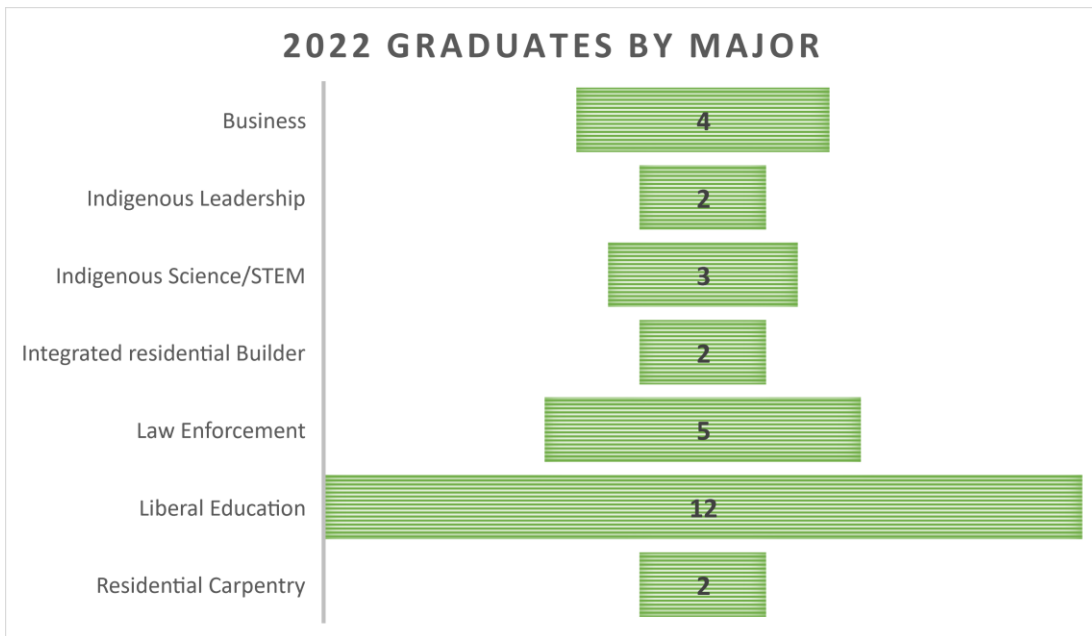

2022 LLTC Graduation Rates

Total Graduates: 30

2022 GRADUATES BY AGE

2022 GRADUATES BY RACE

■ American Indian/Alaska Native ■ White

2022 Graduates by Nation/Tribal Affiliation

Big Grassy River First Nation	1
Descendant (LLBO)	1
Fond du Lac	1
Leech Lake Band of Ojibwe	15
MCT	1
Ponca Tribe of OK	1
Red Lake	5
White Earth	2
Winnebago Tribe of Nebraska	1